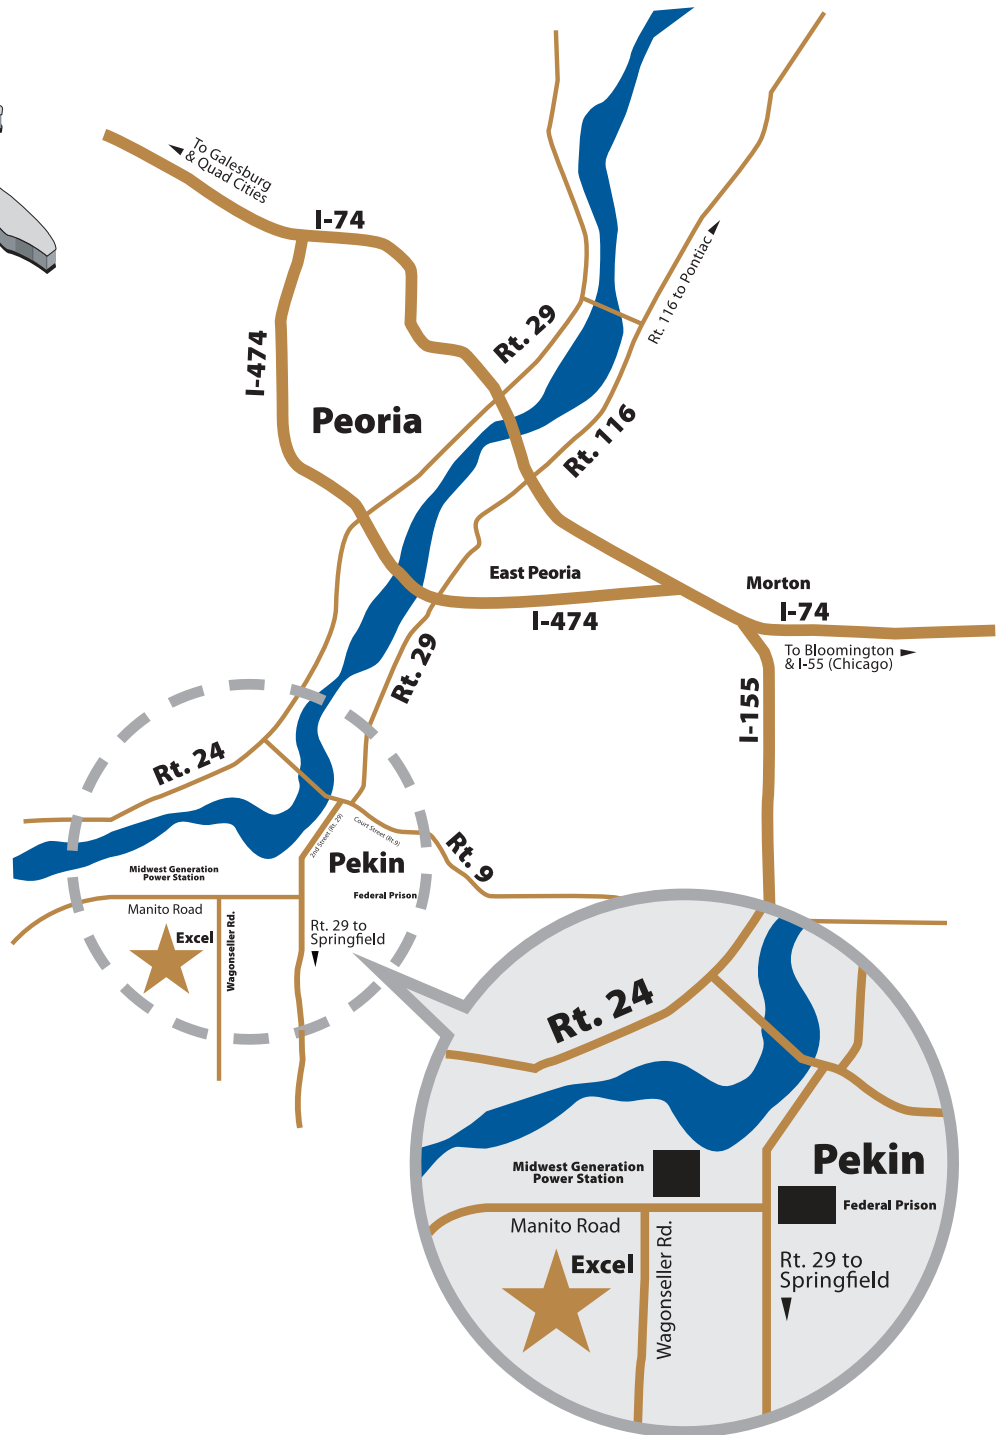

# Directions to Excel Foundry & Machine

1 Excel Way • Pekin, Illinois 61554

(309) 347-6155 • 800-523-9129 • Fax (309) 347-1931

[www.ExcelFoundry.com](http://www.ExcelFoundry.com)

From Chicago: I-55 South to Bloomington then West on I-74. Take I-74 to I-474 then to Rt. 29 South. Follow Rt. 29 through Pekin.

From St. Louis: I-55 North to I-155 (Lincoln). Take I-155 to Rt. 9 at Tremont and proceed on Rt. 9 West to Pekin. Follow Rt. 9 through Pekin to Rt. 29 South.

On Route 29 South go past industrial complexes and to Manito Road at entrance to Federal Prison. Right onto Manito Road proceed 1-1/2 miles and then Left onto Wagon-seller Road (1/2 mile).