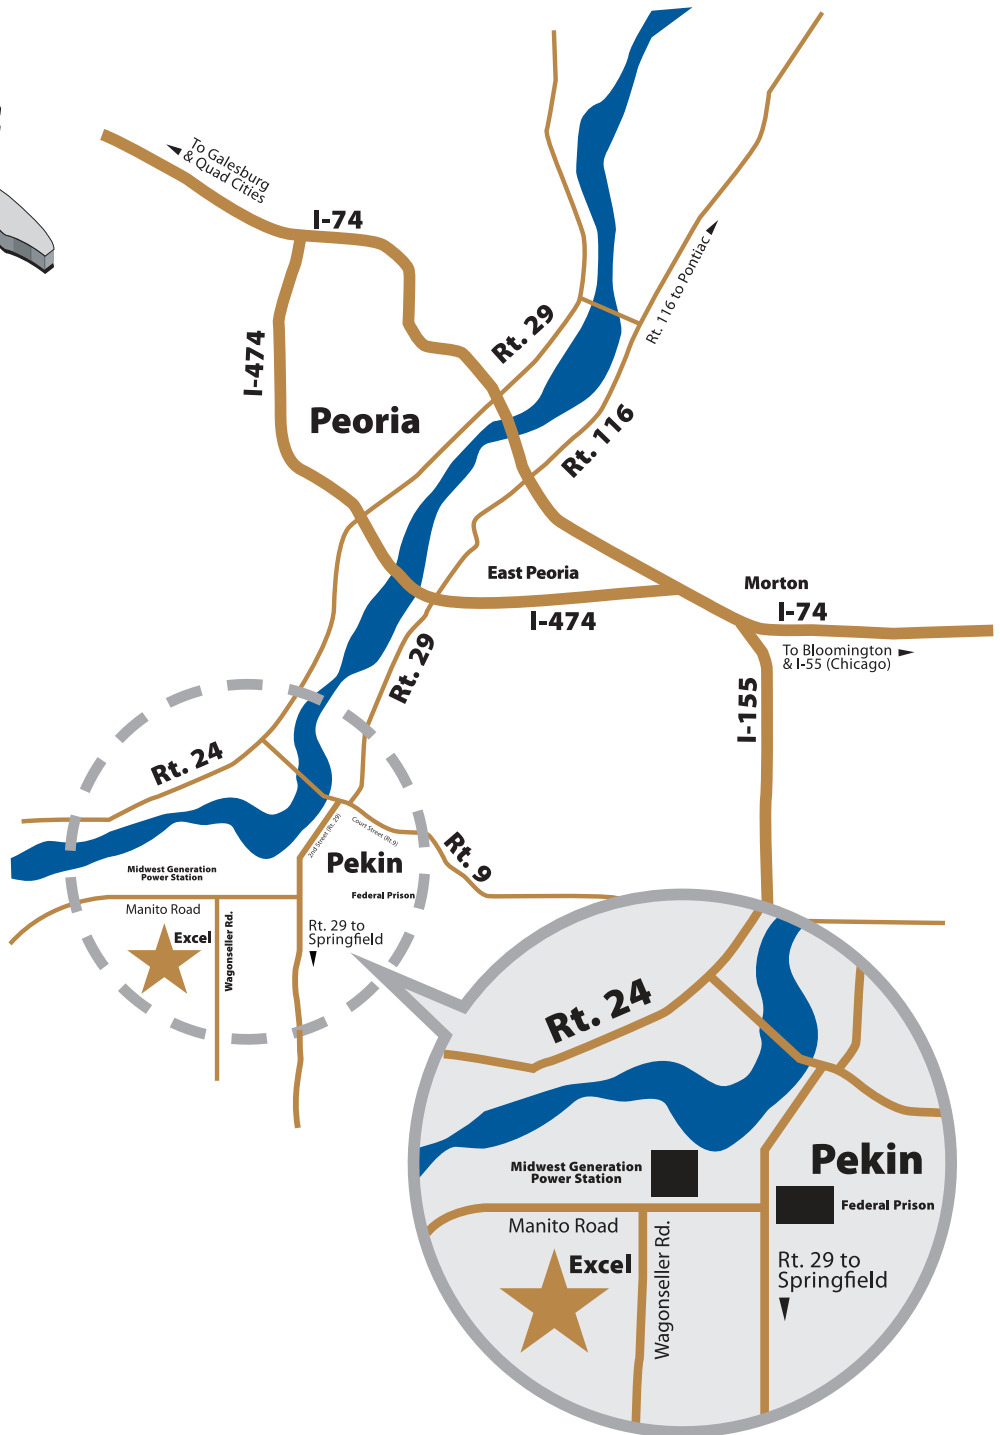

Directions to Excel Foundry & Machine

1 Excel Way • Pekin, Illinois 61554

(309) 347-6155 • 800-523-9129 • Fax (309) 347-1931

www.ExcelFoundry.com

From Chicago: I-55 South to Bloomington then West on I-74. Take I-74 to I-474 then to Rt. 29 South. Follow Rt. 29 through Pekin.

From St. Louis: I-55 North to I-155 (Lincoln). Take I-155 to Rt. 9 at Tremont and proceed on Rt. 9 West to Pekin. Follow Rt. 9 through Pekin to Rt. 29 South.

On Route 29 South go past industrial complexes and to Manito Road at entrance to Federal Prison. Right onto Manito Road proceed 1-1/2 miles and then Left onto Wagon-seller Road (1/2 mile).